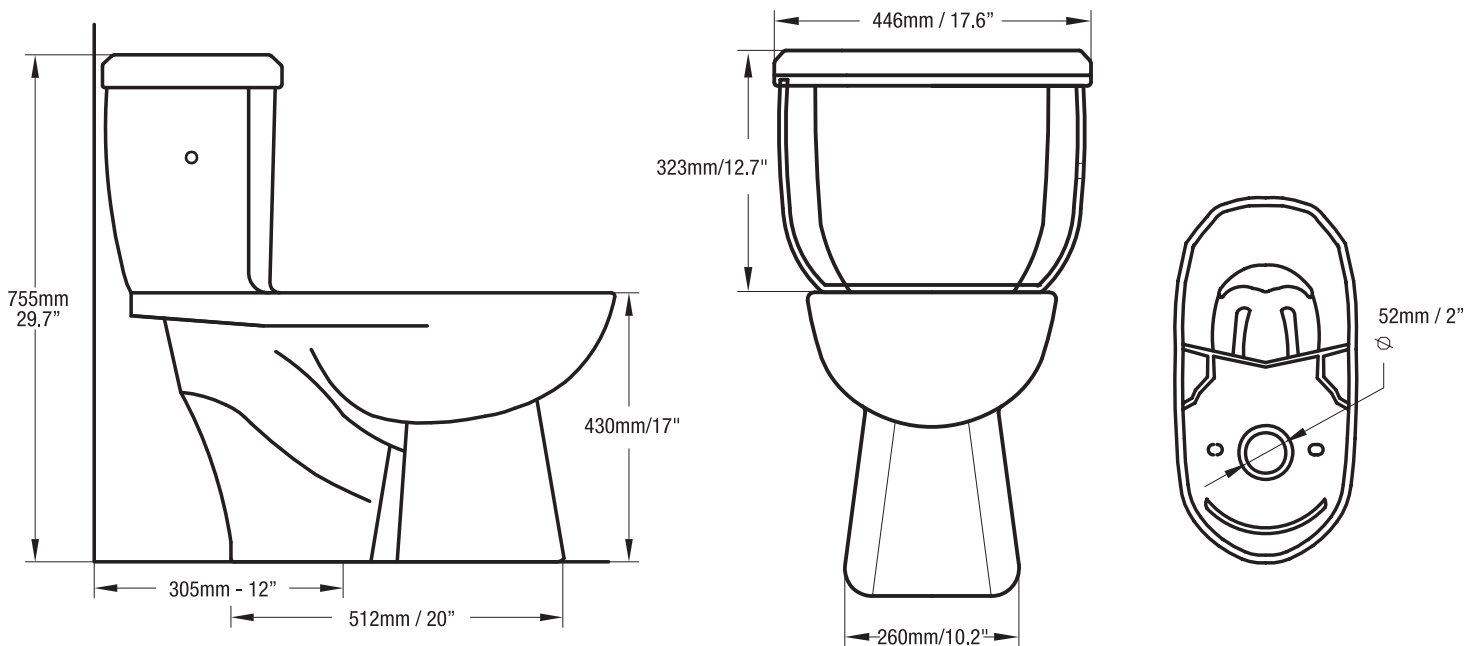

*Source: CMHC Household Guide to Water Efficiency

**WATER
MATRIX™**

WATER EFFICIENCY BY DESIGN...

1-800-668-4420

WWW.WATERMATRIX.COM

Features

- Fits in a 305mm (12.0") rough-in
- 260mm x 512mm (10.2" x 20.0") foot print
- Unique leak-free Flapperless tank design
- 4.8 Litres Per Flush
- Non-adjustable flush
- Concealed trapway for cleaning ease
- No flexible seals or flapper that will require frequent maintenance
- 10 year warranty on tank trim components
- Lifetime warranty on ceramics
- 1 year warranty on fill valve
- Saves more water than any conventional 4.8L toilet
- Slow close seat included with Elongated ADA models
- Handle can be on either the left or right side

Recommended Accessories for Installation

- Wax Ring
- Water Supply Line
- Flange Bolts

N4418 One Piece Toilet Shipping Dimensions

780mm x 450mm x 745mm
30.75" x 17.75" x 29.25"

45.4 Kgs
100.0 lbs

331 Trowers Road, Unit 3,
Woodbridge ON Canada L4L 6A2
Phone: (905) 850-8080 • Fax: (905) 850-9100
Toll-Free: 1-800-668-4420
sales@watermatrix.com